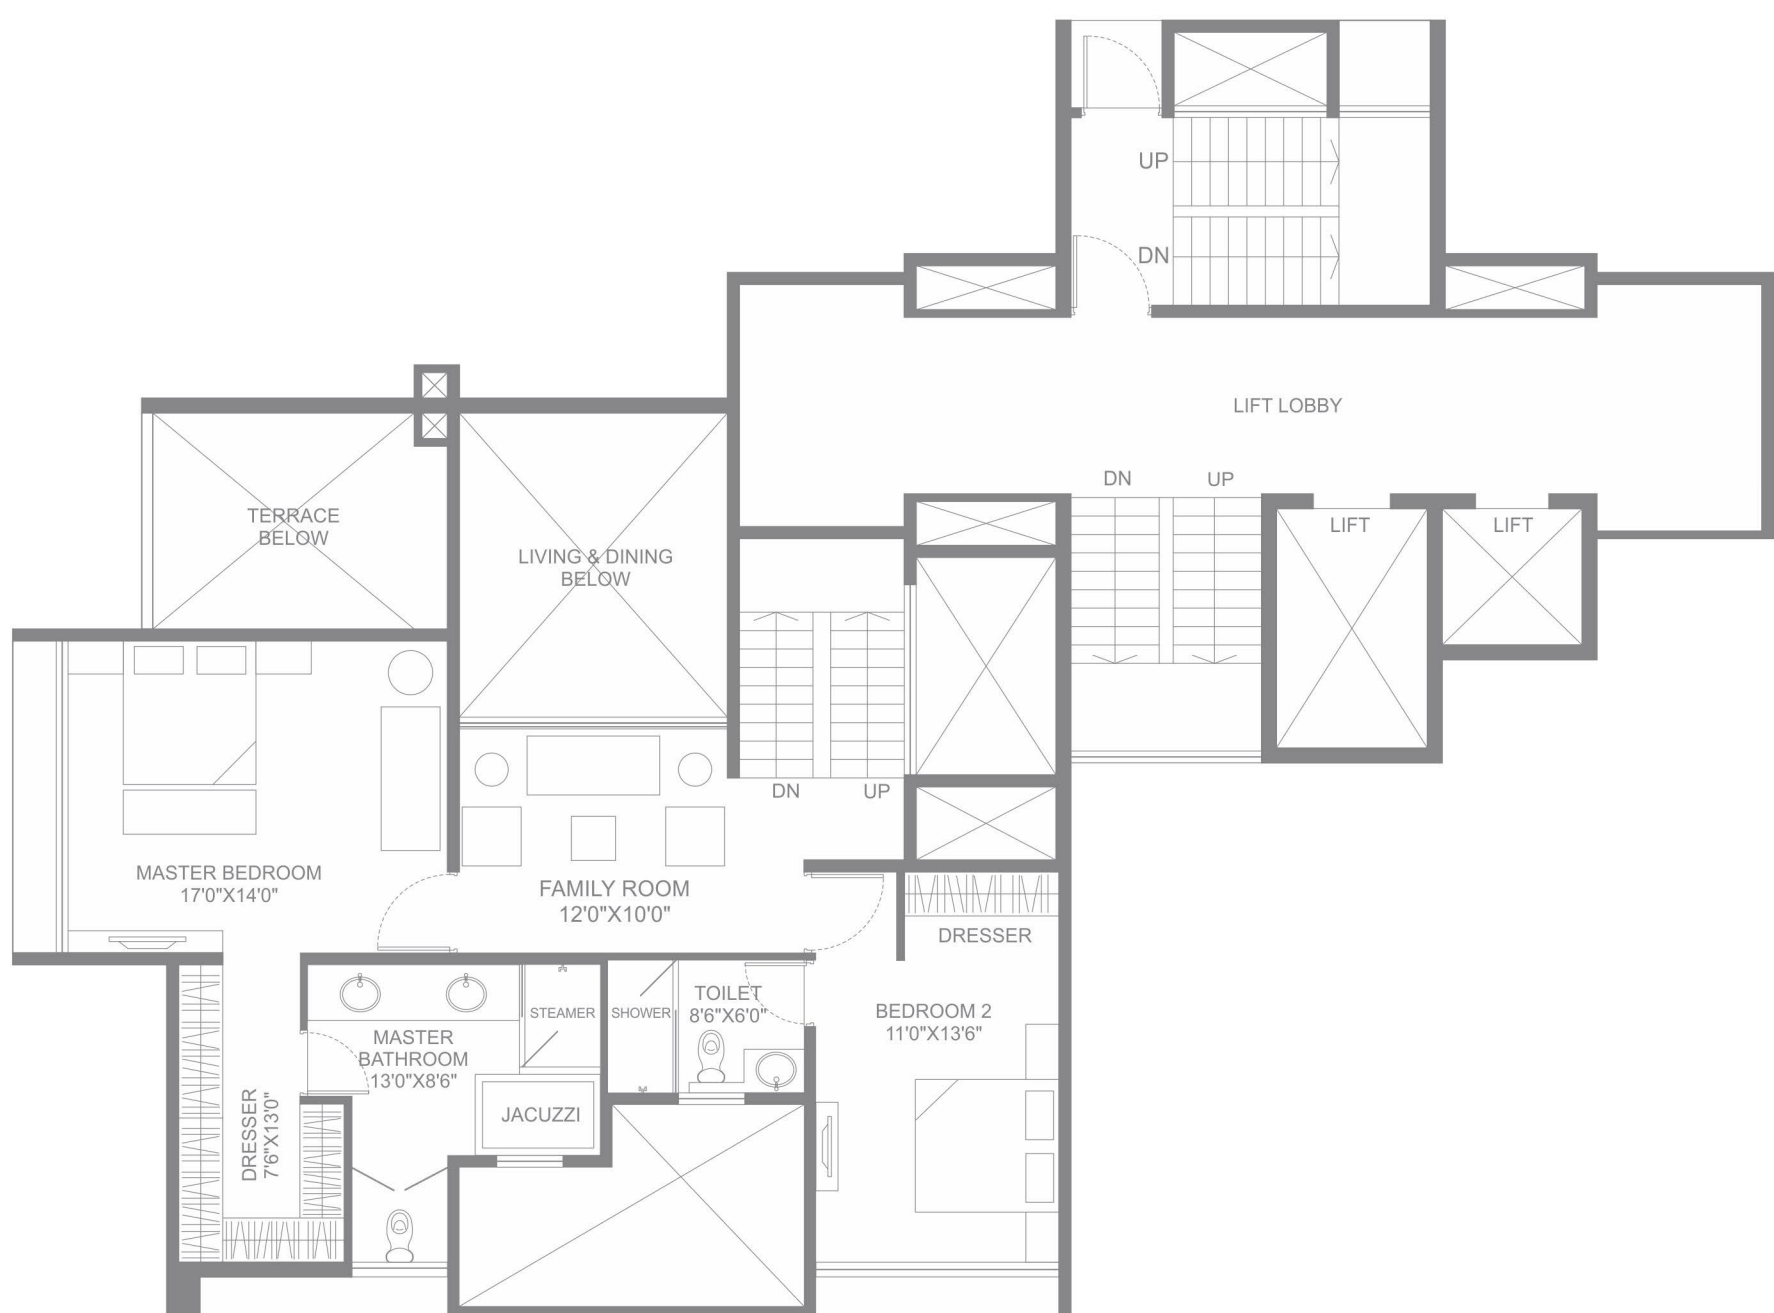

3 BHK PENTHOUSE LOWER 3440 SQ.FT.

3 BHK PENTHOUSE UPPER 3440 SQ.FT.

3 BHK PENTHOUSE TO TERRACE 3440 SQ.FT.