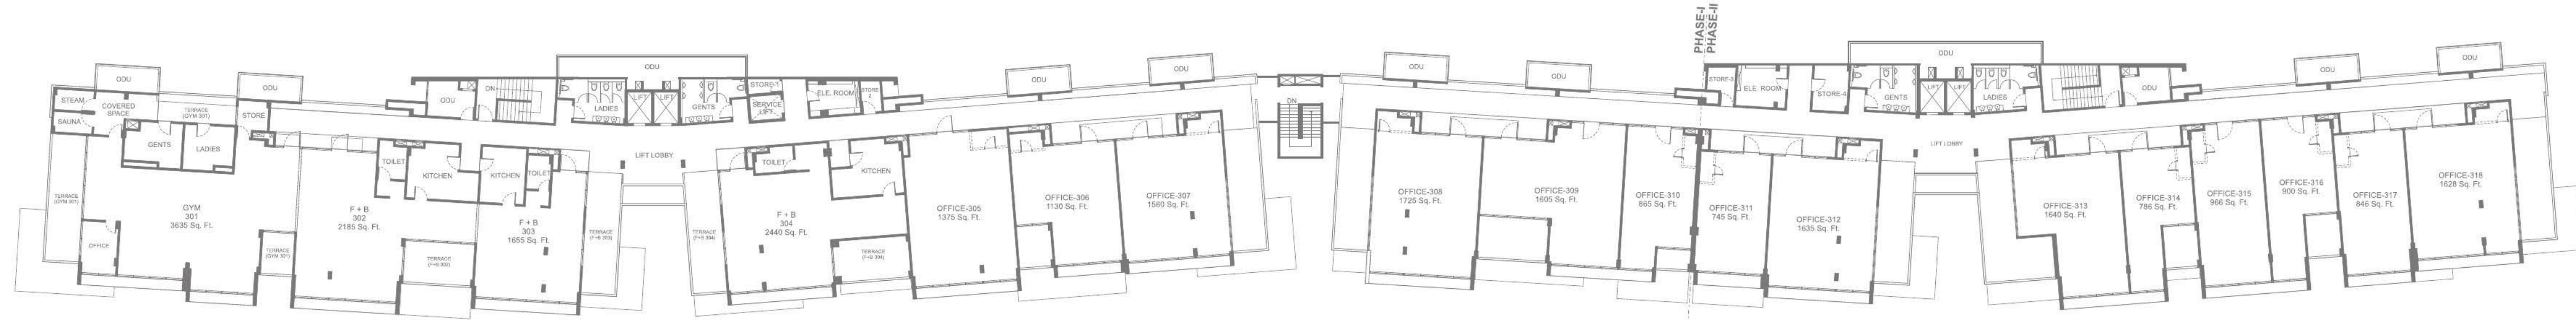

# TERRACE FLOOR

**BOULEVARD**

@ SANGRIA  
NIBM Road, Pune

## Terrace floor sale area

UNIT NO.	UNIT AREA	TERRACE AREA	TOTAL SALEABLE AREA
GYM 301	2970 Sq. Ft.	665 Sq. Ft.	3635 Sq. Ft.
F + B 302	1935 Sq. Ft.	250 Sq. Ft.	2185 Sq. Ft.
F + B 303	1300 Sq. Ft.	355 Sq. Ft.	1655 Sq. Ft.
STORE - 1	40 Sq. Ft.	—	40 Sq. Ft.
STORE - 2	55 Sq. Ft.	—	55 Sq. Ft.

UNIT NO.	UNIT AREA	TERRACE AREA	TOTAL SALEABLE AREA
F + B 304	1815 Sq. Ft.	625 Sq. Ft.	2440 Sq. Ft.
305	1375 Sq. Ft.	—	1375 Sq. Ft.
306	1010 Sq. Ft.	120 Sq. Ft.	1130 Sq. Ft.
307	1205 Sq. Ft.	355 Sq. Ft.	1560 Sq. Ft.
STORE - 3	75 Sq. Ft.	—	75 Sq. Ft.

UNIT NO.	UNIT AREA	TERRACE AREA	TOTAL SALEABLE AREA
308	1370 Sq. Ft.	355 Sq. Ft.	1725 Sq. Ft.
309	1360 Sq. Ft.	245 Sq. Ft.	1605 Sq. Ft.
310	805 Sq. Ft.	60 Sq. Ft.	865 Sq. Ft.
311	745 Sq. Ft.	—	745 Sq. Ft.
312	1280 Sq. Ft.	355 Sq. Ft.	1635 Sq. Ft.
STORE - 4	140 Sq. Ft.	—	140 Sq. Ft.