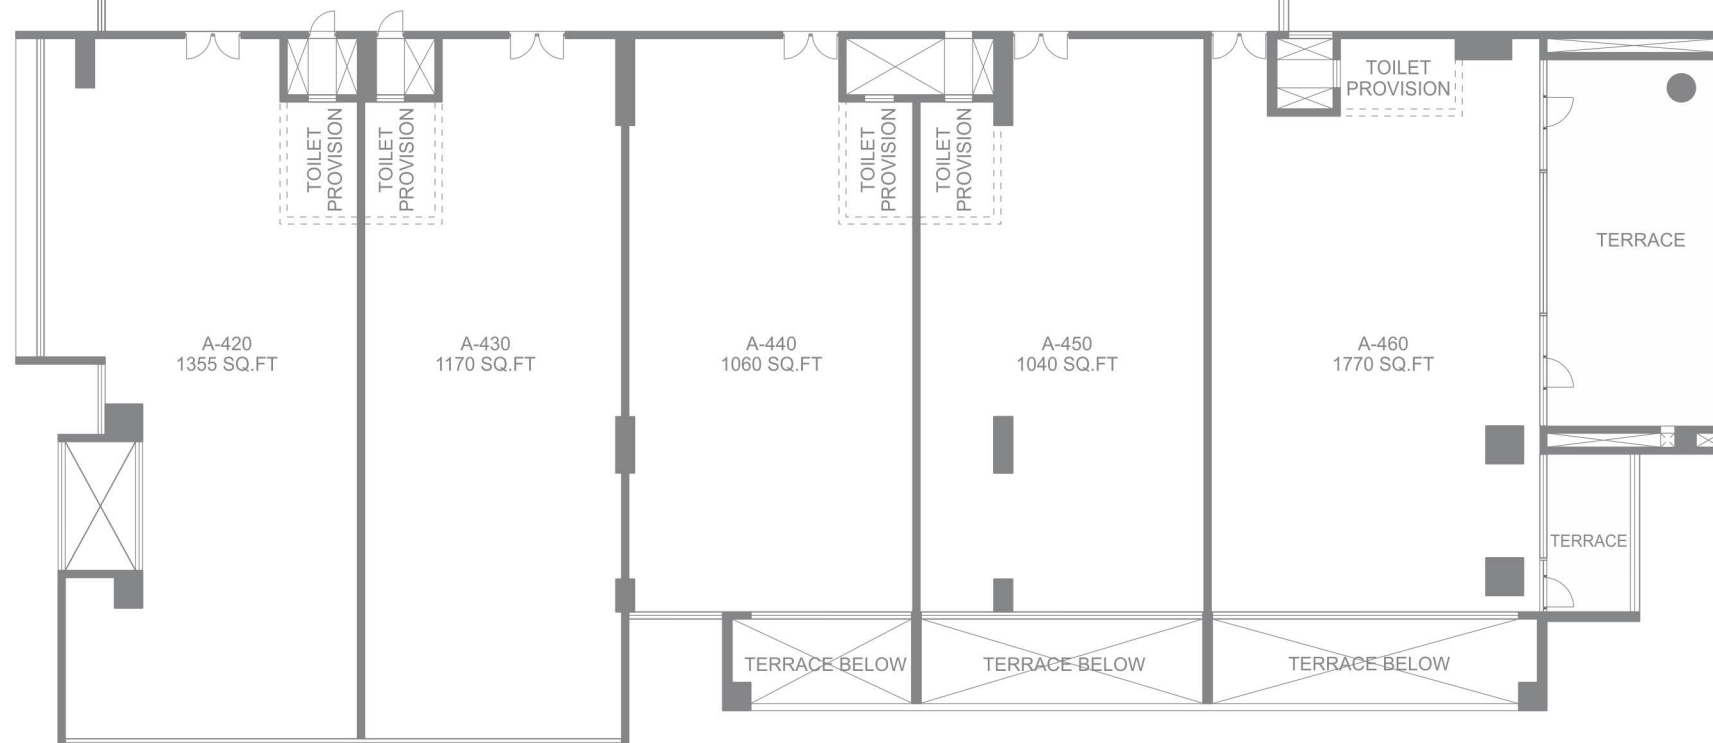

MARVEL VISTA FOURTH FLOOR

OFFICE NO.	OFFICE AREA	TERRACE AREA	TOTAL SALEABLE AREA
A-610	1035 SQ. FT.	-	1035 SQ. FT.
A-620	1280 SQ. FT.	-	1280 SQ. FT.
A-630	1170 SQ. FT.	-	1170 SQ. FT.
A-640	1060 SQ. FT.	-	1060 SQ. FT.
A-650	1040 SQ. FT.	-	1040 SQ. FT.
A-660	1240 SQ. FT.	530 SQ. FT.	1770 SQ. FT.