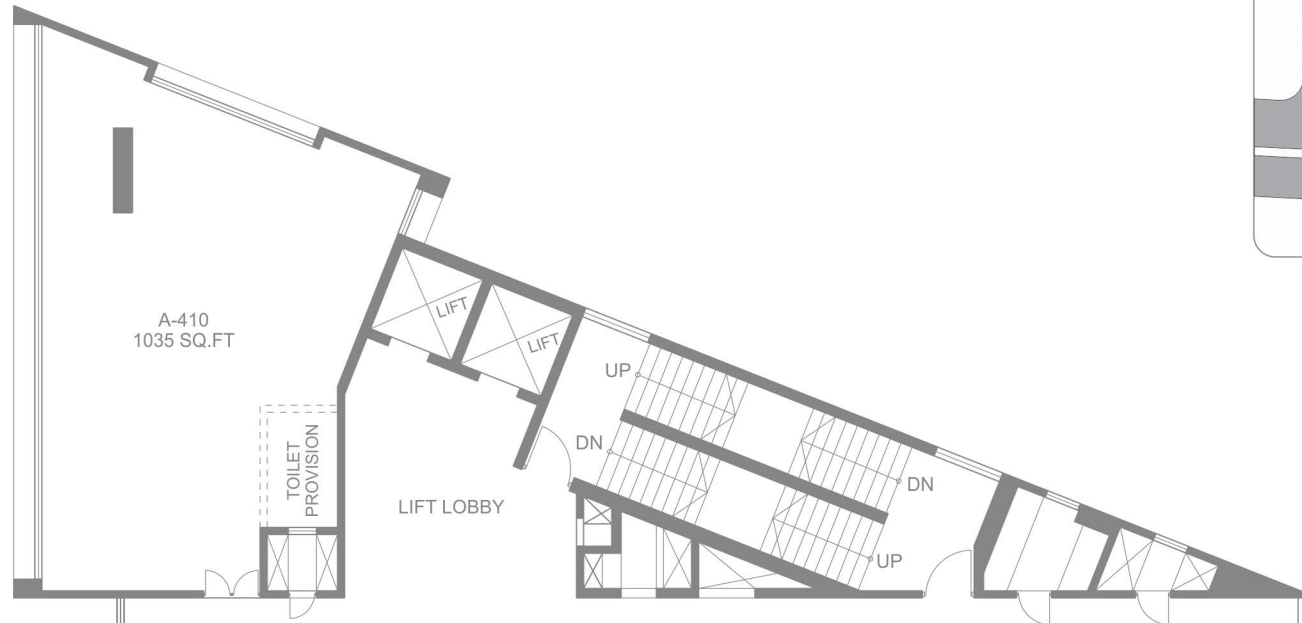

MARVEL VISTA FOURTH FLOOR

OFFICE NO.	OFFICE AREA	TERRACE AREA	TOTAL SALEABLE AREA
A-610	1035 SQ. FT.	-	1035 SQ. FT.
A-620	1280 SQ. FT.	-	1280 SQ. FT.
A-630	1170 SQ. FT.	-	1170 SQ. FT.
A-640	1060 SQ. FT.	-	1060 SQ. FT.
A-650	1040 SQ. FT.	-	1040 SQ. FT.
A-660	1240 SQ. FT.	530 SQ. FT.	1770 SQ. FT.