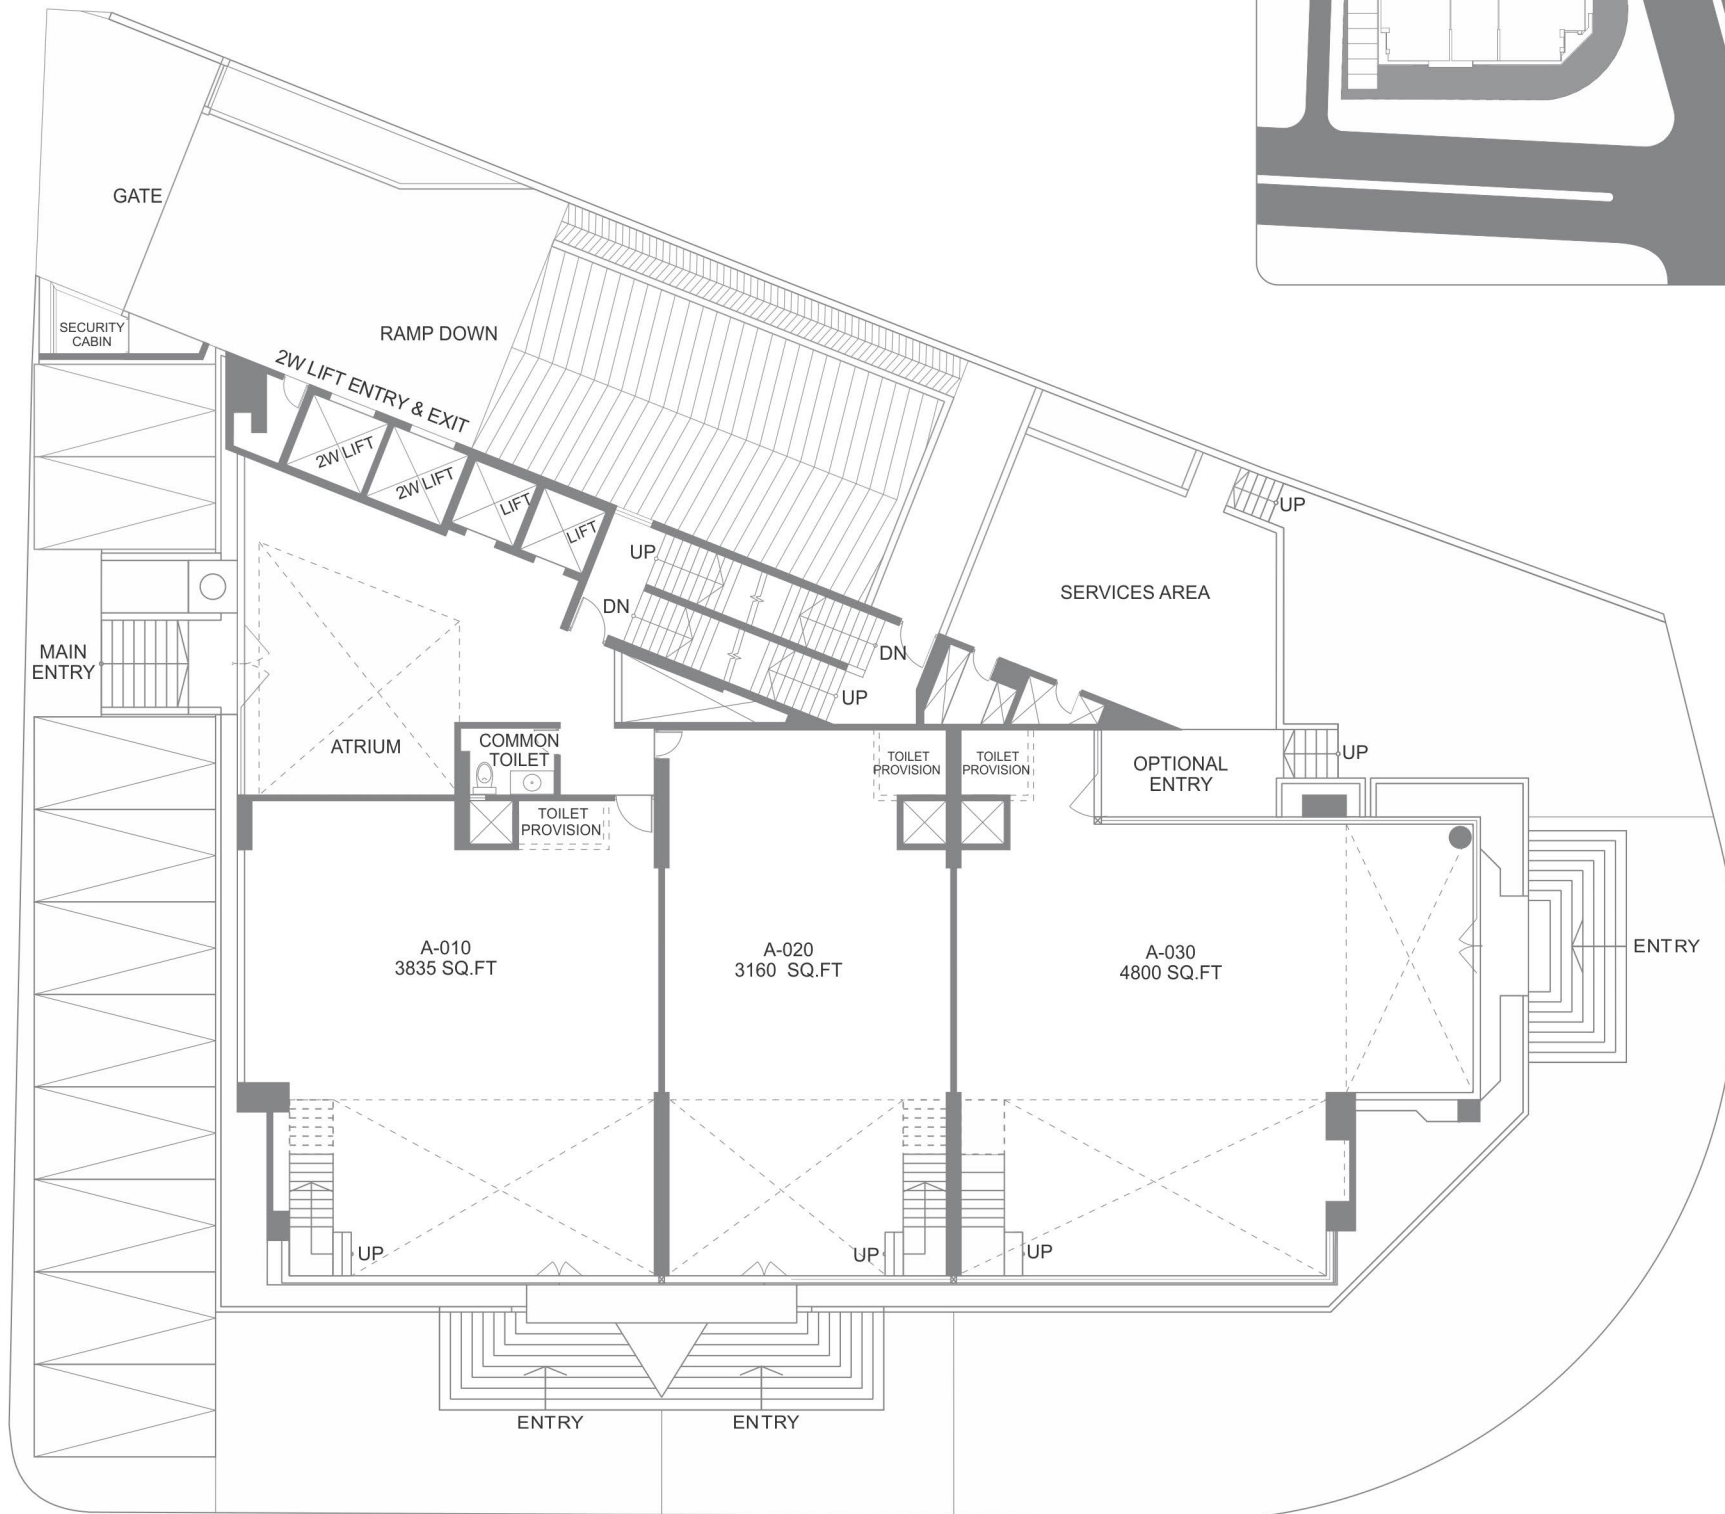

MARVEL VISTA GROUND FLOOR

| SHOWROOM NO. | SHOWROOM AREA GROUND FLOOR | SHOWROOM AREA MEZZANINE FLOOR | GARDEN AREA | TOTAL SALEABLE AREA |
|--------------|----------------------------|-------------------------------|--------------|---------------------|
| A - 010 | 2050 SQ. FT. | 1485 SQ. FT. | 900 SQ. FT. | 3835 SQ. FT. |
| A - 020 | 1675 SQ. FT. | 1280 SQ. FT. | 615 SQ. FT. | 3160 SQ. FT. |
| A - 030 | 2395 SQ. FT. | 1500 SQ. FT. | 2715 SQ. FT. | 4800 SQ. FT. |