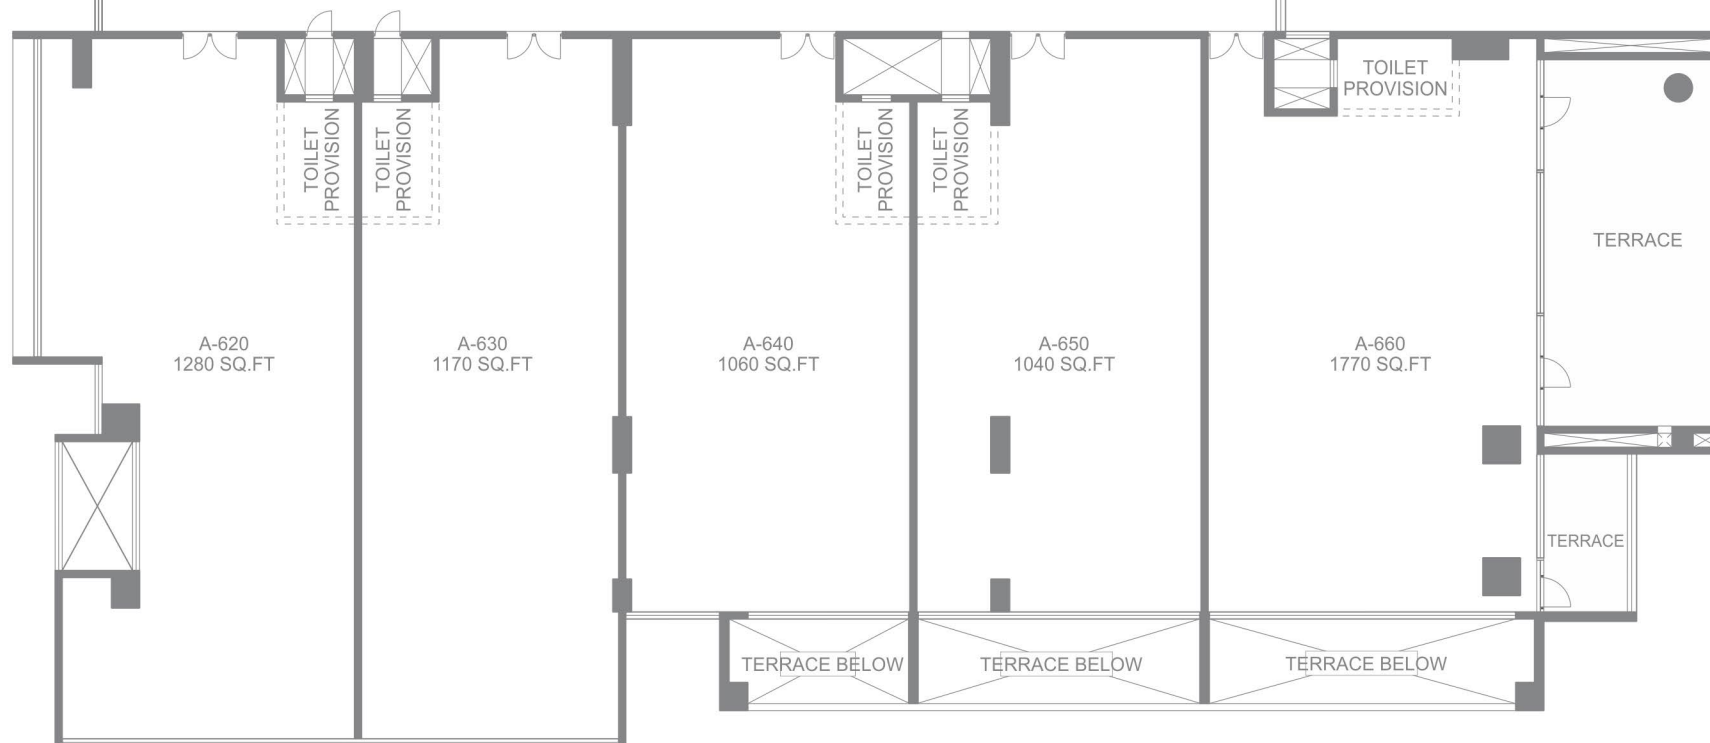

MARVEL VISTA SIXTH FLOOR

OFFICE NO.	OFFICE AREA	TERRACE AREA	TOTAL SALEABLE AREA
A-610	1035 SQ. FT.	-	1035 SQ. FT.
A-620	1280 SQ. FT.	-	1280 SQ. FT.
A-630	1170 SQ. FT.	-	1170 SQ. FT.
A-640	1060 SQ. FT.	-	1060 SQ. FT.
A-650	1040 SQ. FT.	-	1040 SQ. FT.
A-660	1240 SQ. FT.	530 SQ. FT.	1770 SQ. FT.