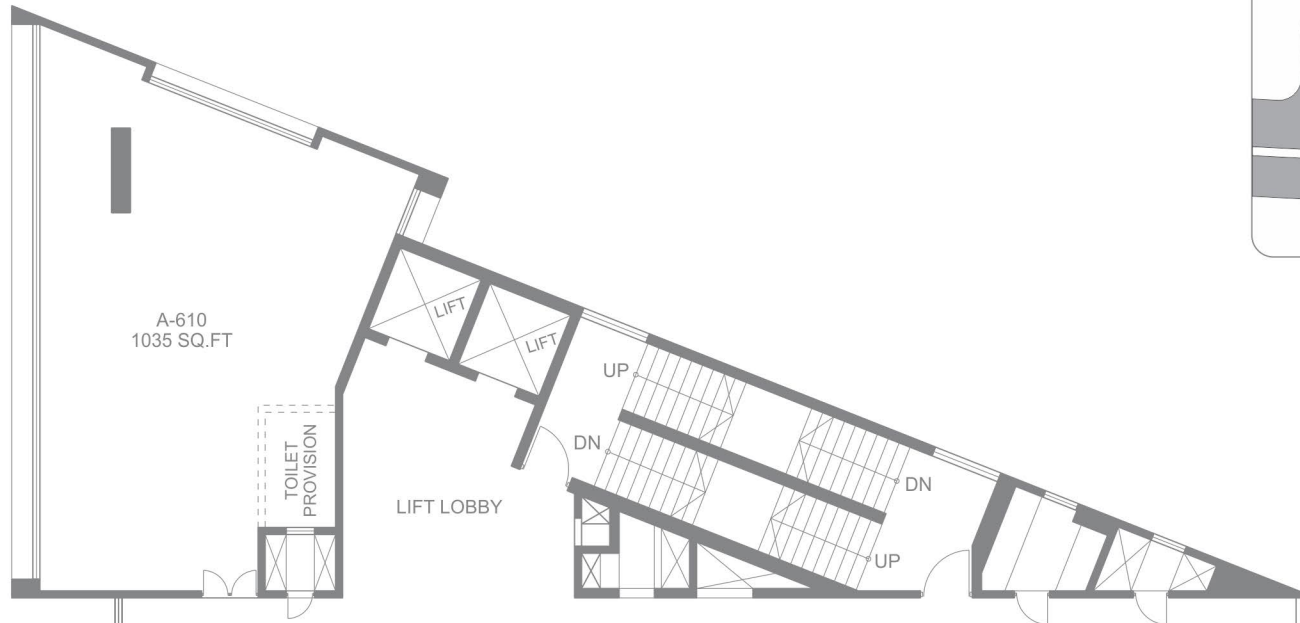

MARVEL VISTA SIXTH FLOOR

OFFICE NO.	OFFICE AREA	TERRACE AREA	TOTAL SALEABLE AREA
A-610	1035 SQ. FT.	-	1035 SQ. FT.
A-620	1280 SQ. FT.	-	1280 SQ. FT.
A-630	1170 SQ. FT.	-	1170 SQ. FT.
A-640	1060 SQ. FT.	-	1060 SQ. FT.
A-650	1040 SQ. FT.	-	1040 SQ. FT.
A-660	1240 SQ. FT.	530 SQ. FT.	1770 SQ. FT.