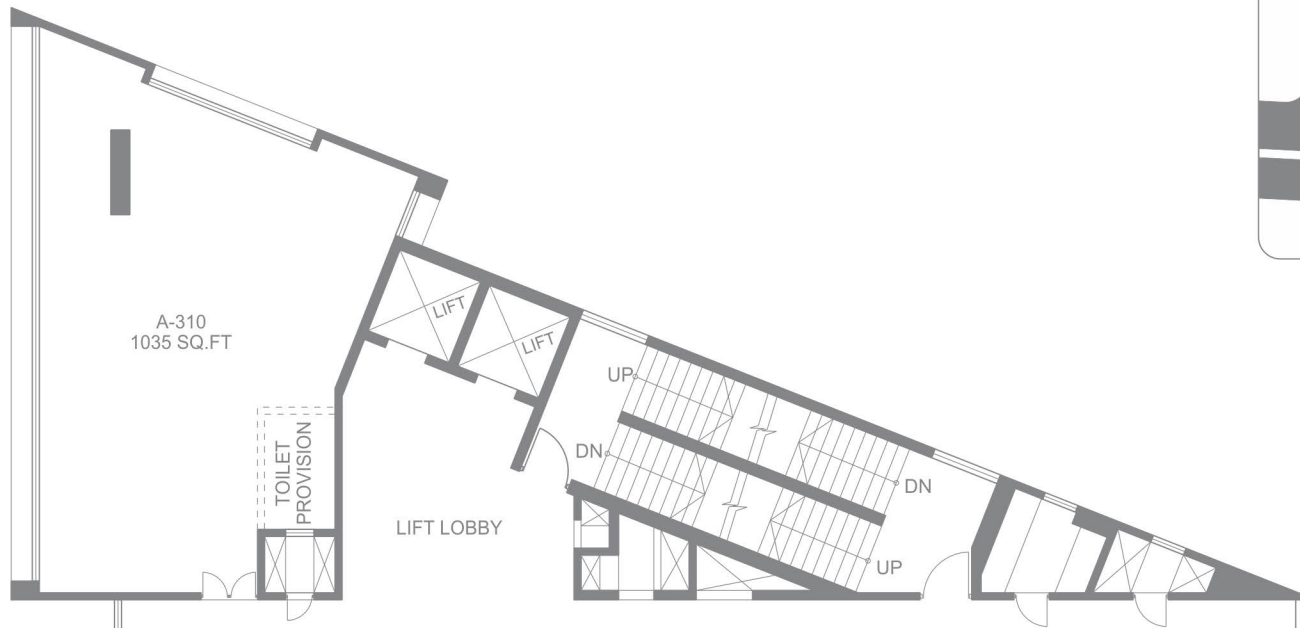

MARVEL VISTA THIRD FLOOR

OFFICE NO.	OFFICE AREA	TERRACE AREA	TOTAL SALEABLE AREA
A-310	1035 SQ. FT.	-	1035 SQ. FT.
A-320	1355 SQ. FT.		1355 SQ. FT.
A-330	1170 SQ. FT.	-	1170 SQ. FT.
A-340	1060 SQ. FT.	105 SQ. FT.	1165 SQ. FT.
A-350	1035 SQ. FT.	170 SQ. FT.	1205 SQ. FT.
A-360	1210 SQ. FT.	195 SQ. FT.	1405 SQ. FT.