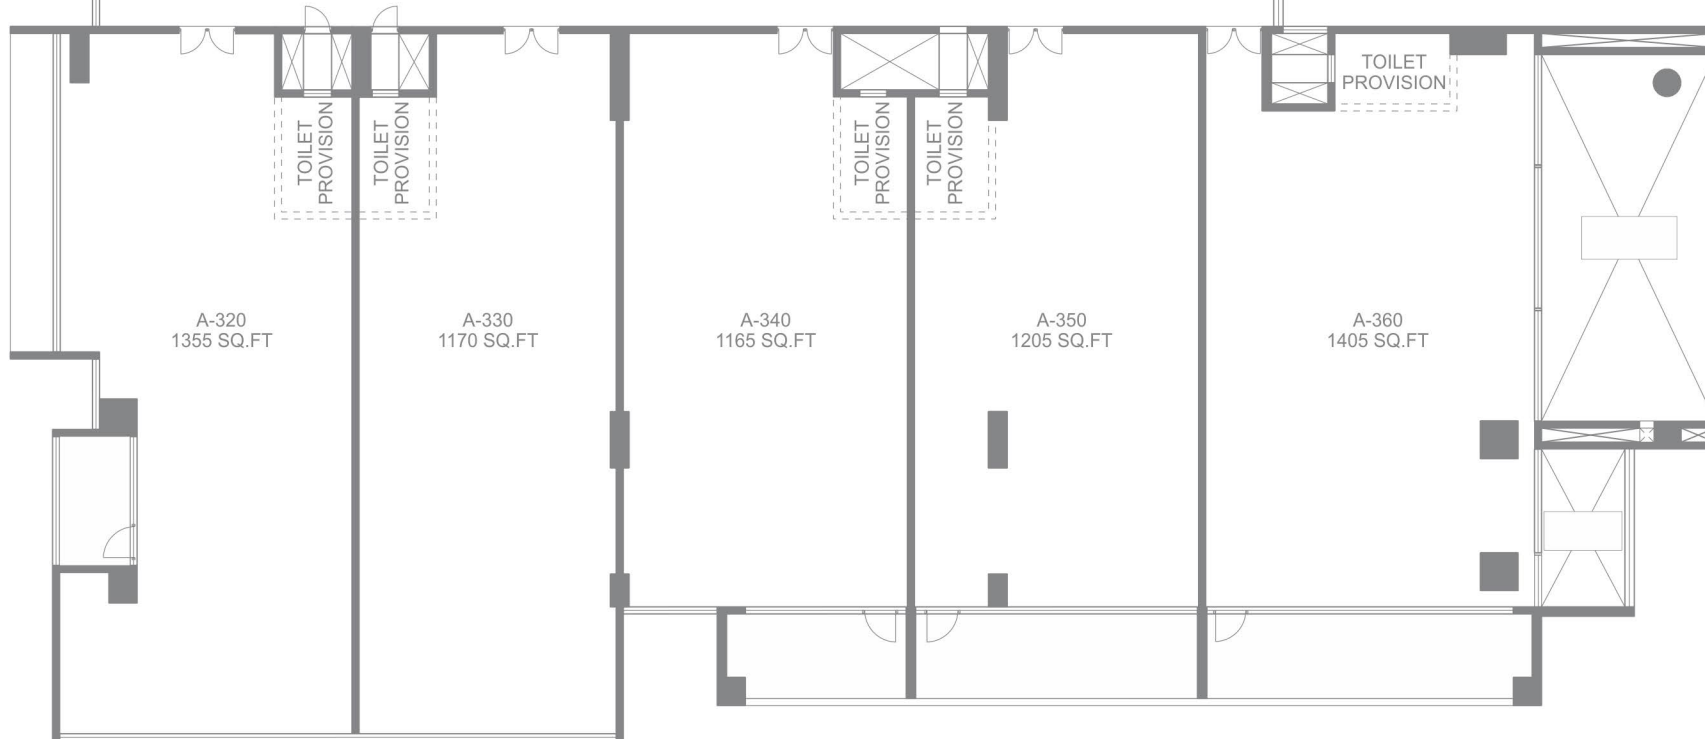

MARVEL VISTA THIRD FLOOR

OFFICE NO.	OFFICE AREA	TERRACE AREA	TOTAL SALEABLE AREA
A-310	1035 SQ. FT.	-	1035 SQ. FT.
A-320	1355 SQ. FT.		1355 SQ. FT.
A-330	1170 SQ. FT.	-	1170 SQ. FT.
A-340	1060 SQ. FT.	105 SQ. FT.	1165 SQ. FT.
A-350	1035 SQ. FT.	170 SQ. FT.	1205 SQ. FT.
A-360	1210 SQ. FT.	195 SQ. FT.	1405 SQ. FT.